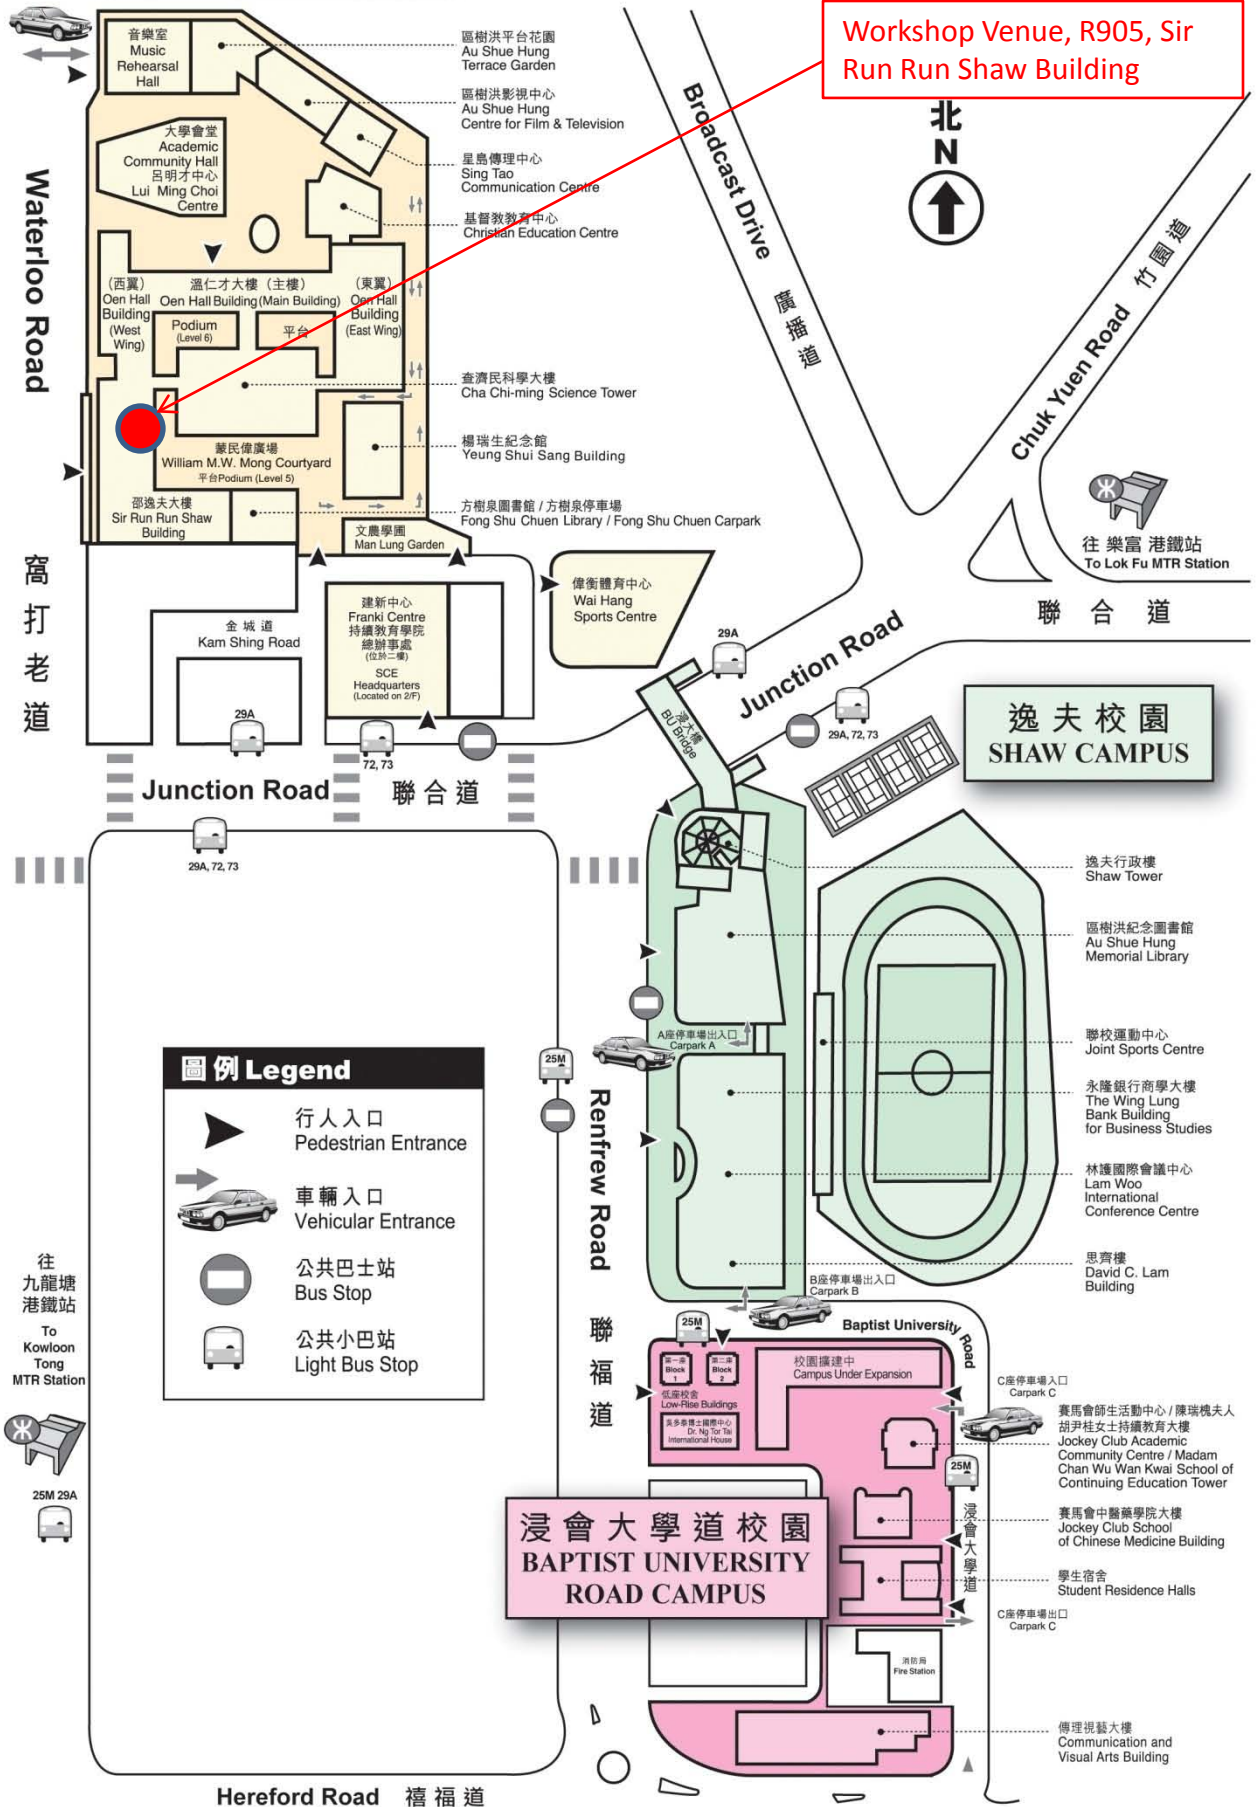

**善衡校園**  
HO SIN HANG CAMPUS

香港浸會大學  
HONG KONG BAPTIST UNIVERSITY

Workshop Venue, R905, Sir Run Run Shaw Building

NTT International House